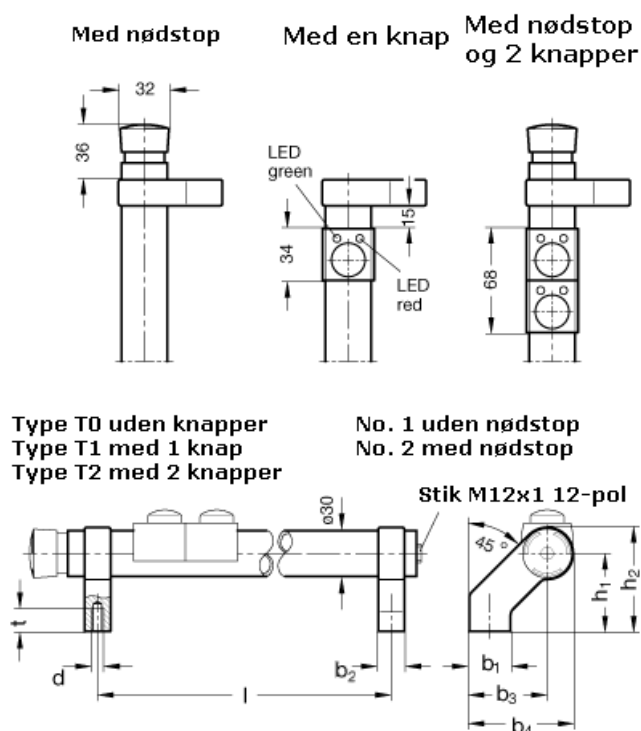

Article number: 201025030002

Description: E+G Tubular handles with switches
GN 332-300-EL-T0-2

Measures

b1 = 27	t = 15
b2 = 17	
b3 = 51	
b4 = 68	
d = M 8	
h1 = 51	
h2 = 68	
l = 300	